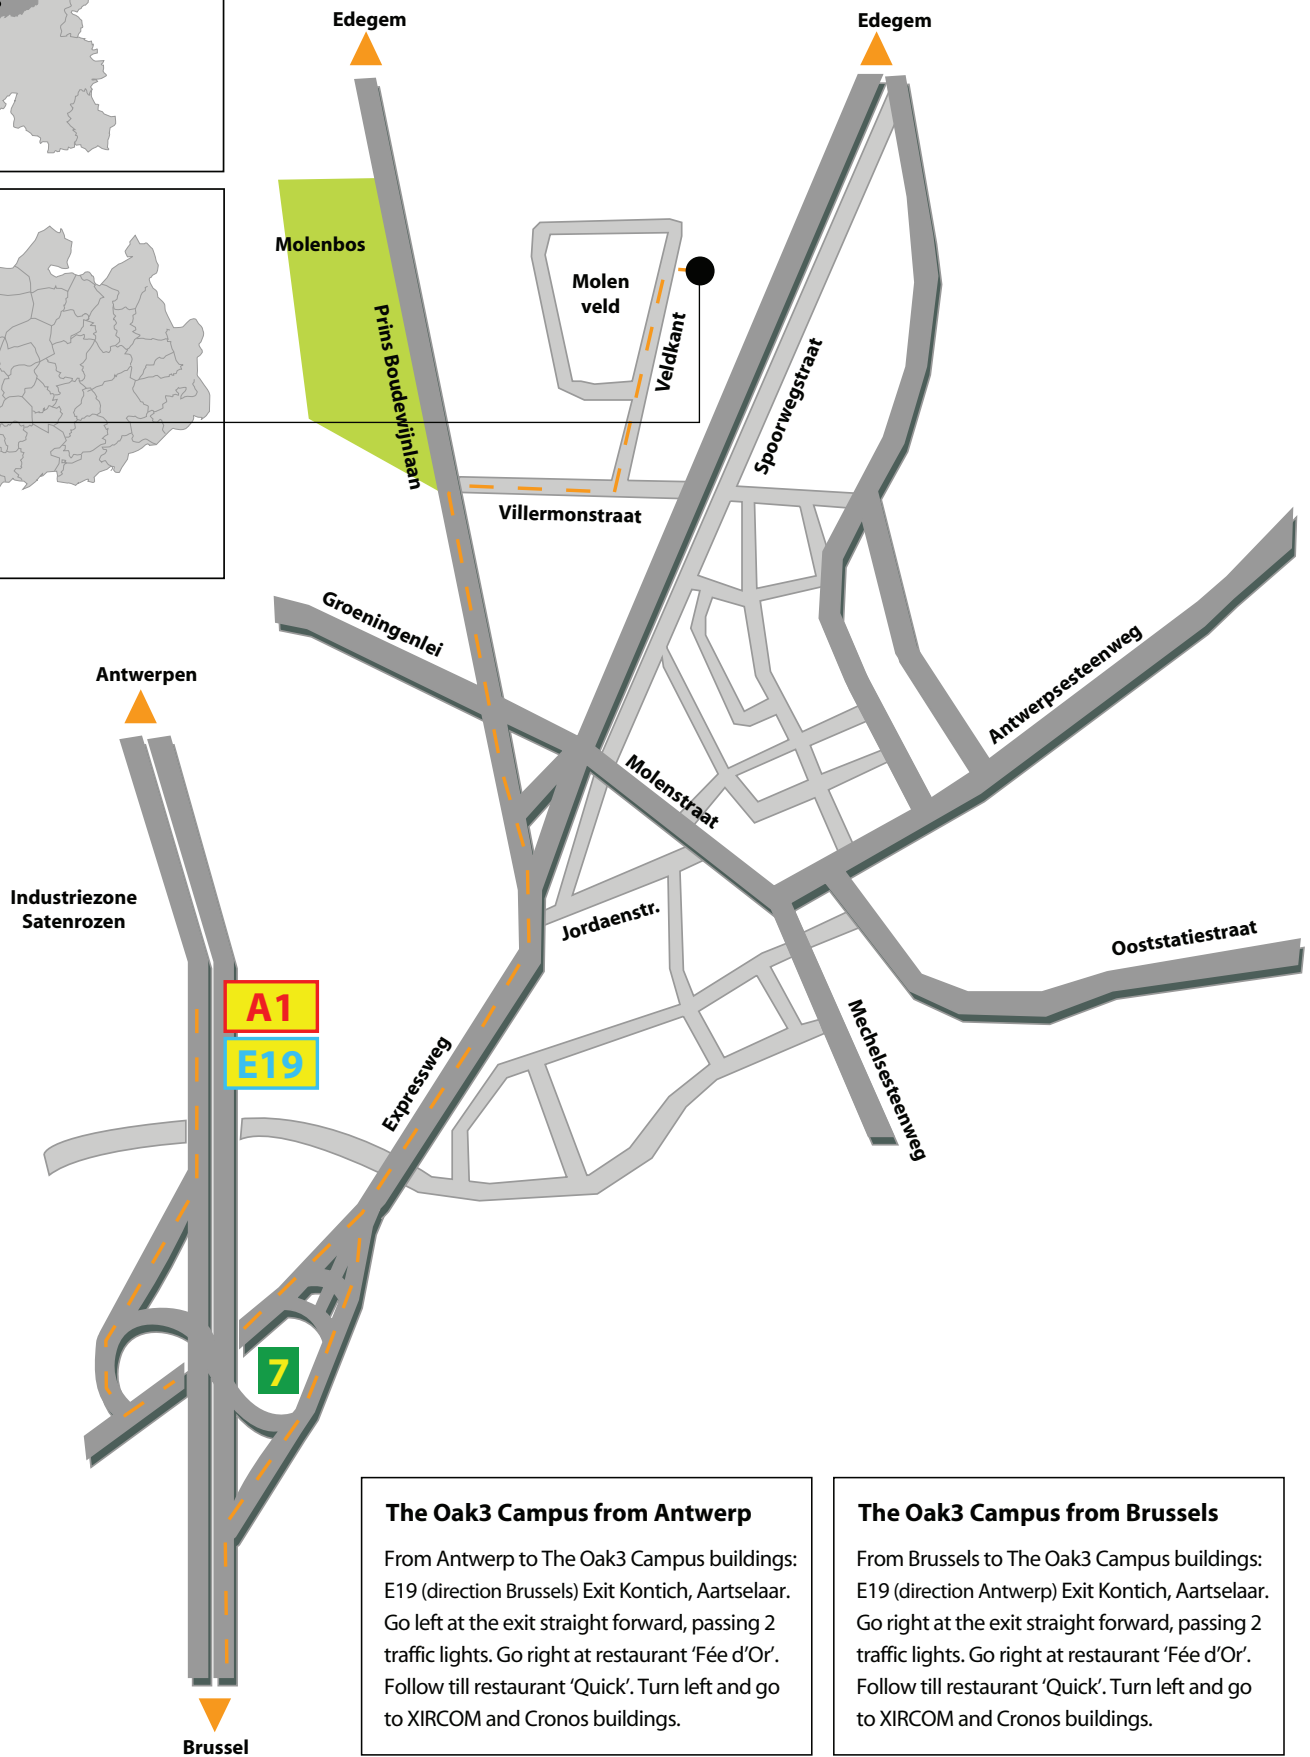

**The Oak3 Campus - Antwerp**  
 Business Park King Square  
 Veldkant 39 & 33B | B-2550 Kontich  
 t +32 (0)2 745 58 40 | f +32 (0)2 745 58 49

**The Oak3 Campus from Antwerp**

From Antwerp to The Oak3 Campus buildings:  
 E19 (direction Brussels) Exit Kontich, Aartselaar.  
 Go left at the exit straight forward, passing 2 traffic lights. Go right at restaurant 'Fée d'Or'. Follow till restaurant 'Quick'. Turn left and go to XIRCOM and Cronos buildings.

**The Oak3 Campus from Brussels**

From Brussels to The Oak3 Campus buildings:  
 E19 (direction Antwerp) Exit Kontich, Aartselaar.  
 Go right at the exit straight forward, passing 2 traffic lights. Go right at restaurant 'Fée d'Or'. Follow till restaurant 'Quick'. Turn left and go to XIRCOM and Cronos buildings.